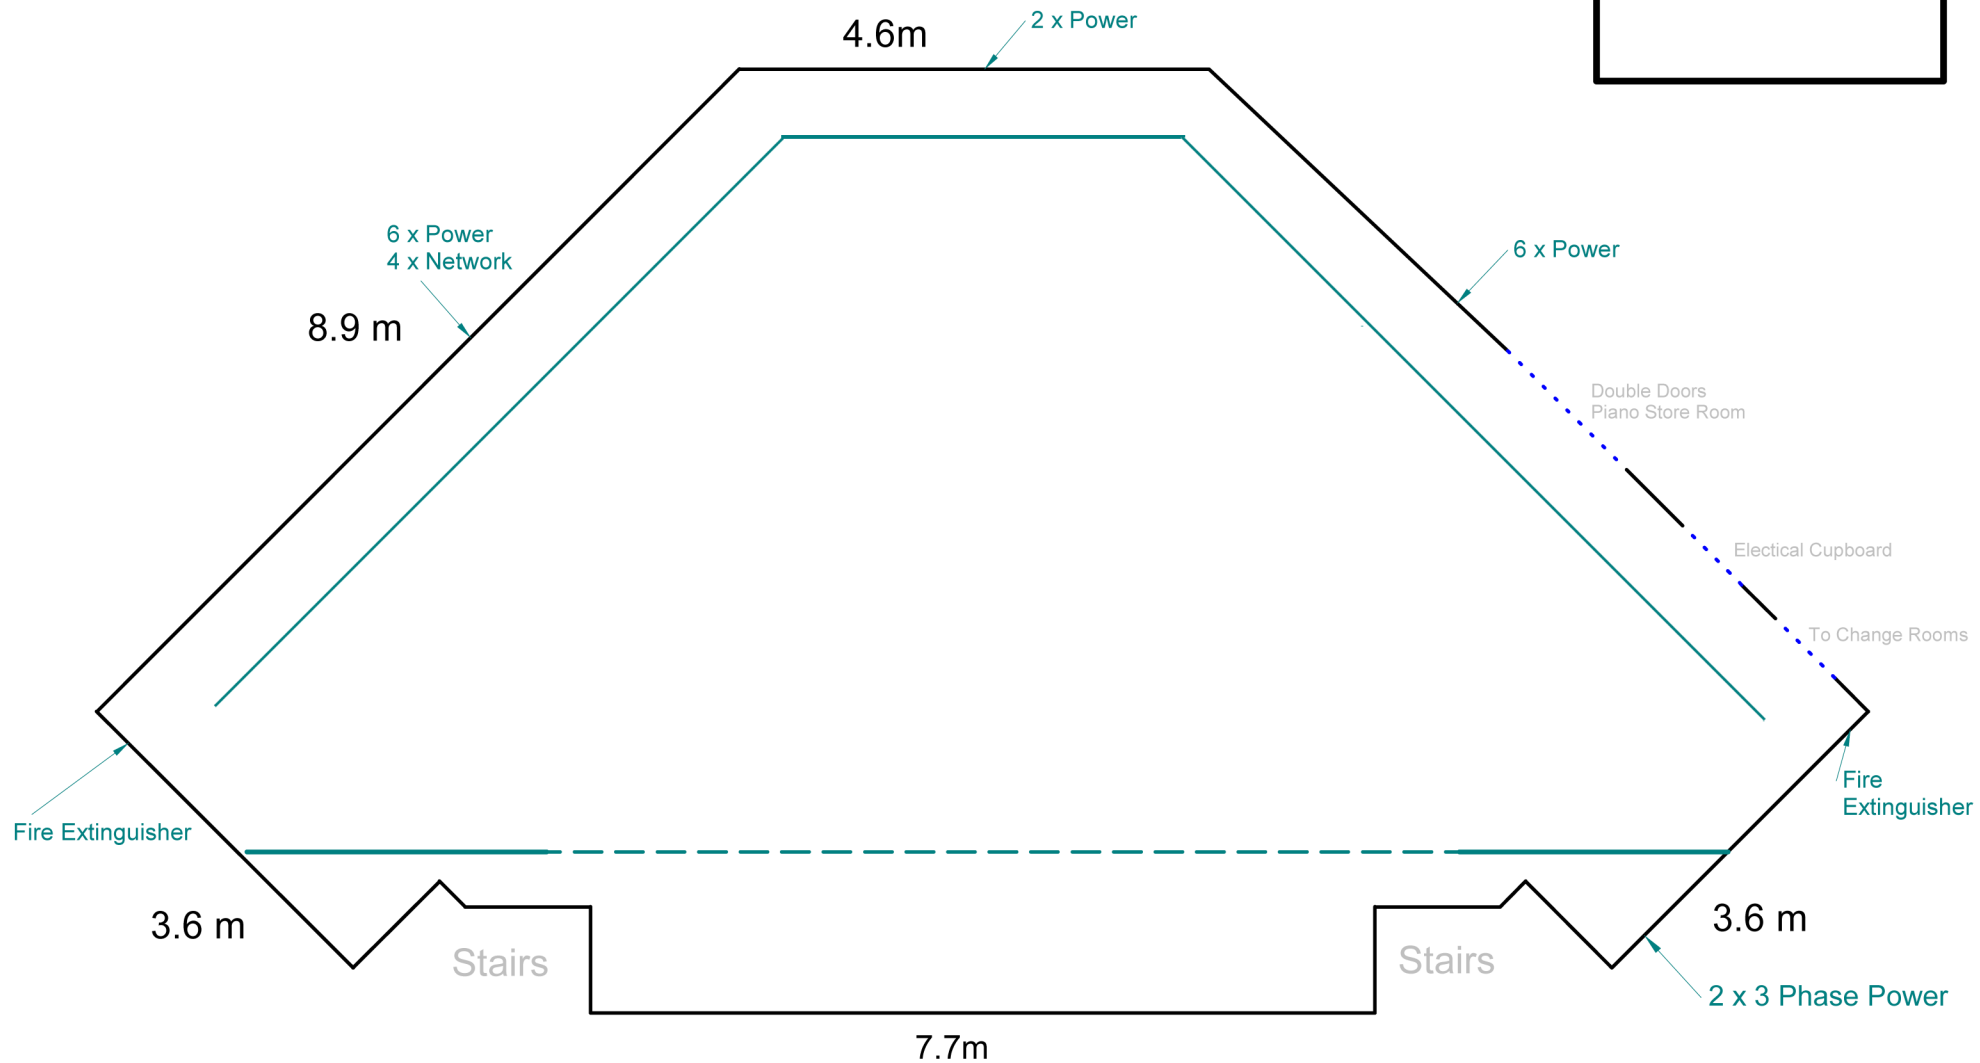

Camden Civic Centre

Auditorium Stage

Heights from Stage Floor:

- to Pelmet - 3.2m
- to Stage Lights - 3.9m
- to Lighting Rack - 4.5m
- to Roof - 5.0m

Floor Area
110.7 m²
Polished Floor Boards